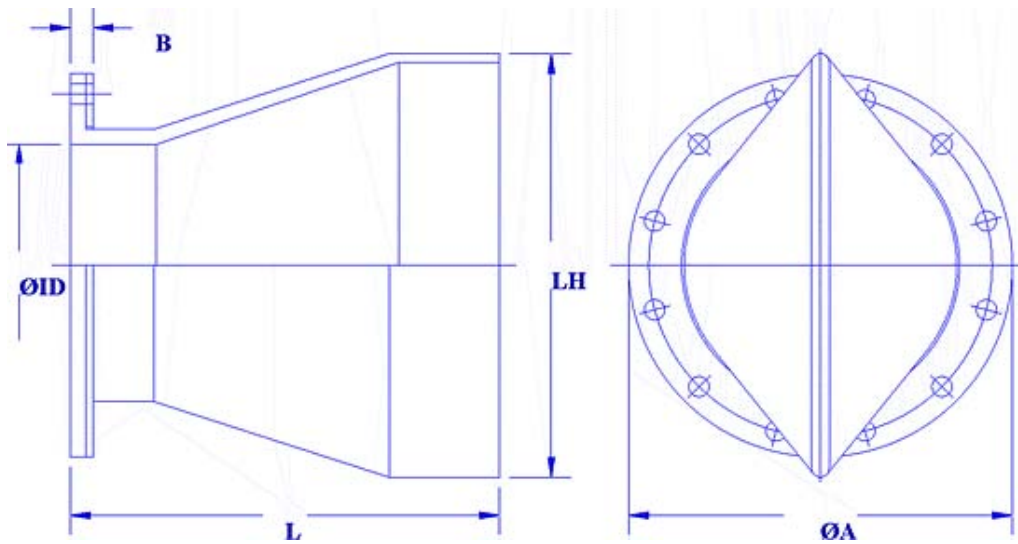

Flanges and Backing Rings

Flat faced, reinforced rubber flanges with metal backing rings are drilled in accordance with customer specifications.

In addition to piping industry standards, unique dimensions and shapes of flanges are also available.

<mailto:atlantic@powerplantsupplyco.com>

Design Specifications

Pipe Size ID (in)	A (in)	B (in)	Maximum Length - L (in)	Maximum Height LH (in)	Pipe Size ID (in)	A (in)	B (in)	Maximum Length -L (in)	Maximum Height LH (in)
1/2	3 1/2	5/8	2 1/2	1 3/8	18	25	1 5/8	30	29 3/4
3/4	3 7/8	5/8	2 7/8	1 5/8	20	27 1/2	1 5/8	32 1/2	31 5/8
1	4 1/4	5/8	3	2 1/4	22	29 1/2	1 5/8	35 1/2	35 1/2
1 1/4	4 5/8	5/8	5 5/8	2 5/8	24	32	1 5/8	42	40
1 1/2	5	5/8	5 3/4	2 3/4	28	36 1/2	1 5/8	42	43
2	6	5/8	5 3/4	3 7/8	30	38 3/4	1 5/8	44	47
2 1/2	7	5/8	7 5/8	5	32	41 3/4	1 5/8	51 1/2	51 1/4
3	7 1/2	1 1/8	9	5 5/8	36	46	1 7/8	54	55 3/8
4	9	1 1/8	12	8	42	53	2 3/8	63	71
5	10	1 1/8	15 3/8	8 3/4	48	59 1/2	2 3/8	69 1/2	74 3/8
6	11	1 3/8	15 3/4	11 3/4	54	66 1/4	2 3/8	70	86