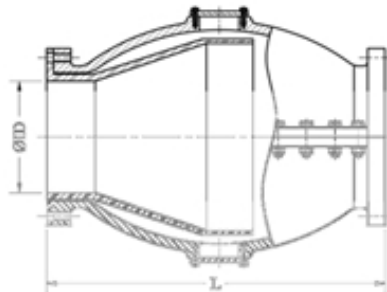

Available in standard sizes up to 24" we can also manufacture any valve size to meet your exact needs.

Construction Available

Duckbill Valve bodies are made of cast ductile iron, welded steel or stainless steel as determined by size or application, all valves are provided with flush and clean-out ports.

Design Specifications

Pipe Size ID	L (in)	LH (in)	W (in)	Working Pressure (psig)
3	11 1/2	8 1/4	10	125
4	11 3/4	10 3/4	11 3/4	125
6	19	13 3/4	15 3/8	100
8	21	18	17 1/2	100
10	23	22	19 1/2	75
12	25	26	21 1/2	75
14	29	27 3/4	24	50
16	33	29	25	50
18	38	32 3/4	28	50
20	41 1/2	36	29	50
24	49 1/2	47	36	50