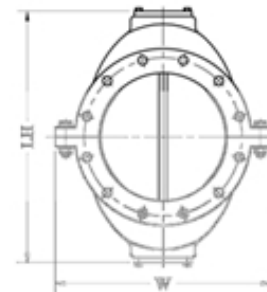

Available in standard sizes up to 24" we can also manufacture any valve size to meet your exact needs.

Construction Available

Duckbill Valve bodies are made of cast ductile iron, welded steel or stainless steel as determined by size or application, all valves are provided with flush and clean-out ports.

Valve bodies are flanged in accordance with requirements or in some cases may be plain pipe end for welding or compression couplings.

Valve bodies are coated inside and out with products that best meet the needs of the application. Paint, epoxy, urethane, rubber and hot dipped zinc are available.

Design Specifications

Pipe Size ID	L (in)	LH (in)	W (in)	Working Pressure (psig)
3	11 1/2	8 1/4	10	125
4	11 3/4	10 3/4	11 3/4	125
6	19	13 3/4	15 3/8	100
8	21	18	17 1/2	100
10	23	22	19 1/2	75
12	25	26	21 1/2	75
14	29	27 3/4	24	50
16	33	29	25	50
18	38	32 3/4	28	50
20	41 1/2	36	29	50
24	49 1/2	47	36	50